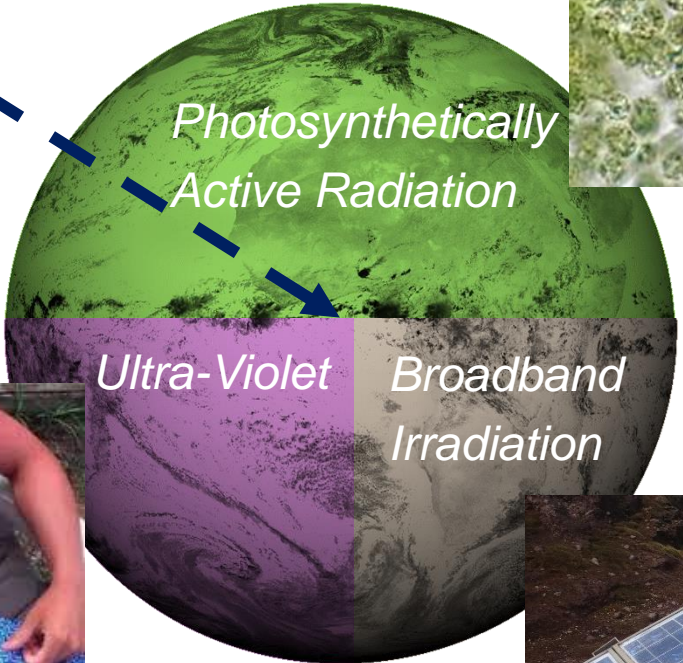

# What can we do for you?

FMI

...

<http://www.soda-pro.com>

**USERS**

2004 => updated in real time  
15 min data

If you are interested in  
collaborating with us:

*[claire.thomas@transvalor.com](mailto:claire.thomas@transvalor.com)*